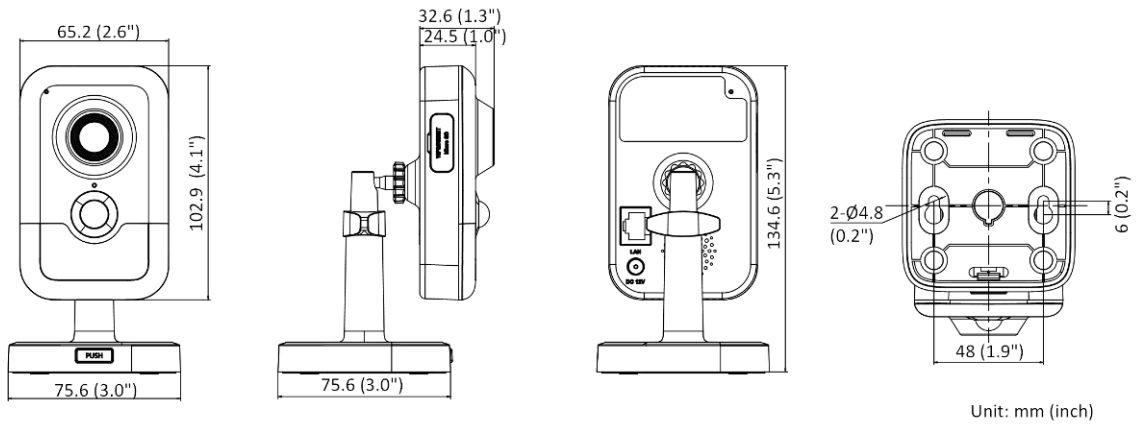

Web Client Language	33 languages English, Russian, Estonian, Bulgarian, Hungarian, Greek, German, Italian, Czech, Slovak, French, Polish, Dutch, Portuguese, Spanish, Romanian, Danish, Swedish, Norwegian, Finnish, Croatian, Slovenian, Serbian, Turkish, Korean, Traditional Chinese, Thai, Vietnamese, Japanese, Latvian, Lithuanian, Portuguese (Brazil), Ukrainian
General Function	Anti-flicker, heartbeat, password reset via email, pixel counter
Storage Conditions	-10 °C to 40 °C (14 °F to 104 °F). Humidity 95% or less (non-condensing)
Startup and Operating Conditions	-10 °C to 40 °C (14 °F to 104 °F). Humidity 95% or less (non-condensing)
Camera Material	Plastic
Camera Dimension	2.8 mm and 4 mm: 102.9 mm × 65.2 mm × 32.6 mm (4.1" × 2.6" × 1.3") 2 mm: 102.9 mm × 65.2 mm × 28.8 mm (4.1" × 2.6" × 1.1")
Package Dimension	150 mm × 125 mm × 99 mm (5.9" × 4.9" × 3.9")
Camera Weight	Approx. 120 g (0.3 lb.)
With Package Weight	Approx. 430 g (0.9 lb.)
Approval	
EMC	FCC SDoC (47 CFR Part 15, Subpart B); CE-EMC (EN 55032: 2015, EN 61000-3-2:2019, EN 61000-3-3:2013+A1:2019, EN 50130-4: 2011 +A1: 2014); KC (KN 32: 2015, KN 35: 2015)
Safety	UL (UL 62368-1); CB (IEC 62368-1:2014+A11); CE-LVD (EN 62368-1:2014/A11:2017)
Environment	CE-RoHS (2011/65/EU); WEEE (2012/19/EU); Reach (Regulation (EC) No 1907/2006)

▪ Available Model

DS-2CD2446G2-I (2/2.8/4 mm)

▪ **Dimension**

2 mm Model

2.8 and 4 mm Model

Distributed by

**HIKVISION®****Headquarters**

No.555 Qianmo Road, Binjiang District,
Hangzhou 310051, China
T +86-571-8807-5998
overseasbusiness@hikvision.com