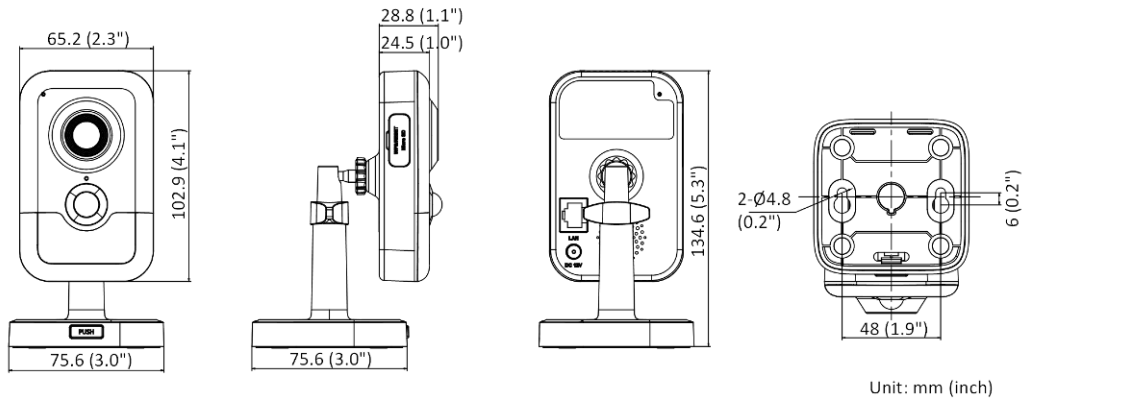

Web Client Language	33 languages English, Russian, Estonian, Bulgarian, Hungarian, Greek, German, Italian, Czech, Slovak, French, Polish, Dutch, Portuguese, Spanish, Romanian, Danish, Swedish, Norwegian, Finnish, Croatian, Slovenian, Serbian, Turkish, Korean, Traditional Chinese, Thai, Vietnamese, Japanese, Latvian, Lithuanian, Portuguese (Brazil), Ukrainian
General Function	Anti-flicker, heartbeat, password reset via email, pixel counter
Storage Conditions	-10 °C to 40 °C (14 °F to 104 °F). Humidity 95% or less (non-condensing)
Startup and Operating Conditions	-10 °C to 40 °C (14 °F to 104 °F). Humidity 95% or less (non-condensing)
Camera Material	Plastic
Camera Dimension	2.8 mm and 4 mm: 102.9 mm × 65.2 mm × 32.6 mm (4.1" × 2.6" × 1.3") 2 mm: 102.9 mm × 65.2 mm × 28.8 mm (4.1" × 2.6" × 1.1")
Package Dimension	150 mm × 125 mm × 99 mm (5.9" × 4.9" × 3.9")
Camera Weight	Approx. 120 g (0.3 lb.)
With Package Weight	Approx. 430 g (0.9 lb.)
Approval	
EMC	FCC SDoC (47 CFR Part 15, Subpart B); CE-EMC (EN 55032: 2015, EN 61000-3-2:2019, EN 61000-3-3:2013+A1:2019, EN 50130-4: 2011 +A1: 2014); KC (KN 32: 2015, KN 35: 2015)
Safety	UL (UL 62368-1); CB (IEC 62368-1:2014+A11); CE-LVD (EN 62368-1:2014/A11:2017)
Environment	CE-RoHS (2011/65/EU); WEEE (2012/19/EU); Reach (Regulation (EC) No 1907/2006)

▪ Available Model

DS-2CD2446G2-I (2/2.8/4 mm)

▪ **Dimension**

2 mm Model

2.8 and 4 mm Model

Distributed by

**HIKVISION®****Headquarters**

No.555 Qianmo Road, Binjiang District,
Hangzhou 310051, China
T +86-571-8807-5998
overseasbusiness@hikvision.com