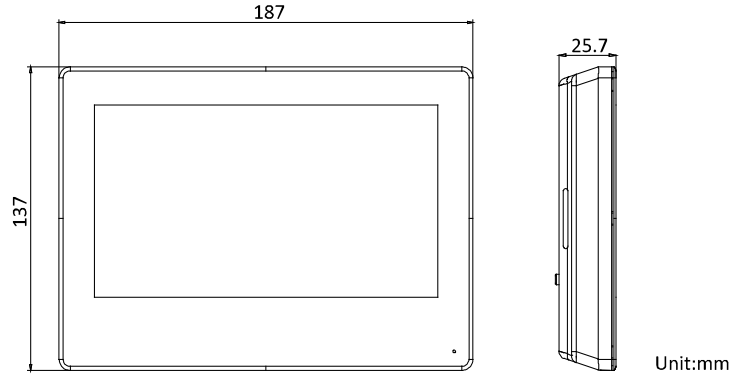

## Specification

| System parameters          |   |
|----------------------------|---|
| Memory                     | 1 GB  |
| Flash                      | 4 GB Emmc   |
| Display parameters         |   |
| Display screen             | 7-inch colorful TFT touch screen                  |
| Display resolution         | 1024 × 600  |
| Operation method           | Capacitive touch screen                           |
| Brightness                 | Adjustable  |
| Audio parameters           |   |
| Audio input                | Built-in omnidirectional microphone               |
| Audio output               | Built-in loudspeaker                              |
| Audio compression standard | G.711 U, G.711 A                                  |
| Audio quality              | Noise suppression and echo cancellation           |
| Network parameters         |   |
| Wired network              | 10/100 Mbps self-adaptive                         |
| Wireless network           | Wi-Fi 802.11 b/g/n                                |
| Network protocol           | TCP/IP, SIP, RTSP                                 |
| Interfaces                 |   |
| Network port               | RJ45  |
| RS-485                     | 1   |
| Alarm in                   | 8   |
| Button                     | 1   |
| TAMPER                     | 1   |
| Alarm out                  | 2 relay   |
| Debugging port             | 1   |
| Micro USB                  | For debug only                                    |
| General                    |   |
| Power supply               | 12 VDC & standard PoE, IEEE 802.3af               |
| Power consumption          | ≤ 8 W   |
| Working temperature        | -10 °C to 50 °C (14 °F to 122 °F)                 |
| Working humidity           | 10% to 90%  |
| Dimensions                 | 187 mm × 137 mm × 25.7 mm (7.36" × 5.39" × 1.01") |
| Weight                     | 419.3 g (without package)<br>694 g (with package) |

## Dimension