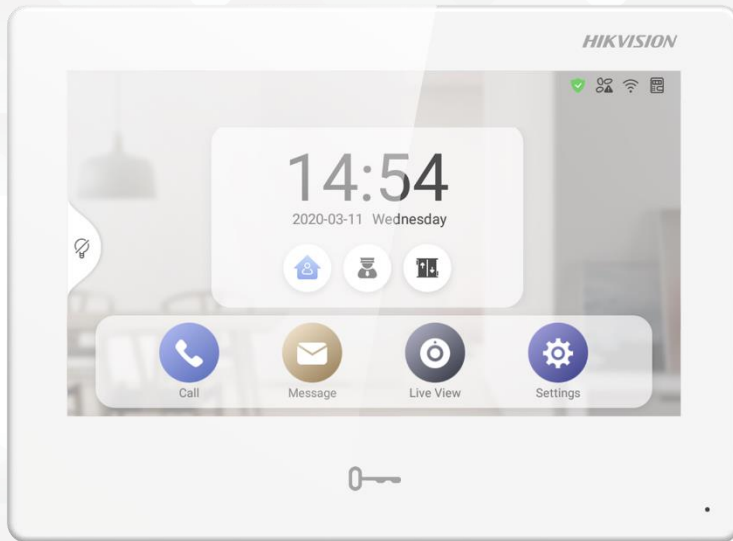

**DS-KH9310-WTE1**

**Video Intercom Network Indoor Station**

**HIKVISION**

### **Key Feature**

- 7-inch colorful touch screen with resolution 1024 × 600
- UI V2.0: User friendly design
- Plug & play
- Standard PoE
- Receives video call and unlocks via the client software or the mobile client remotely
- Supports link to hikvision devices to build a management center