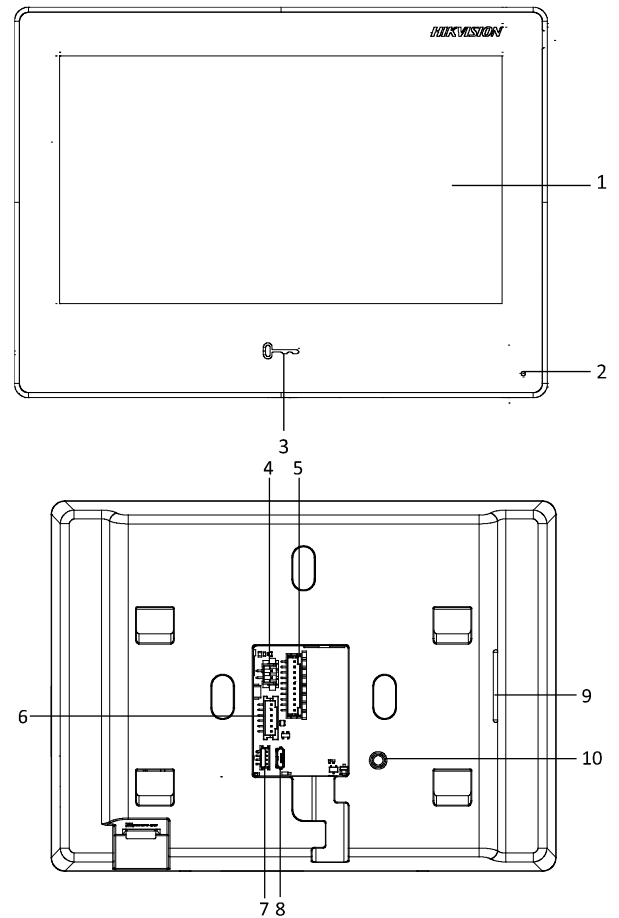

Appearance and Interfaces

No.	Description	No.	Description
1	Display Screen	6	RS-485/Relay Interface
2	Microphone	7	Debugging Port
3	Unlock Button	8	Micro USB Interface
4	Power Terminal	9	Loudspeaker
5	Alarm Terminal	10	TAMPER