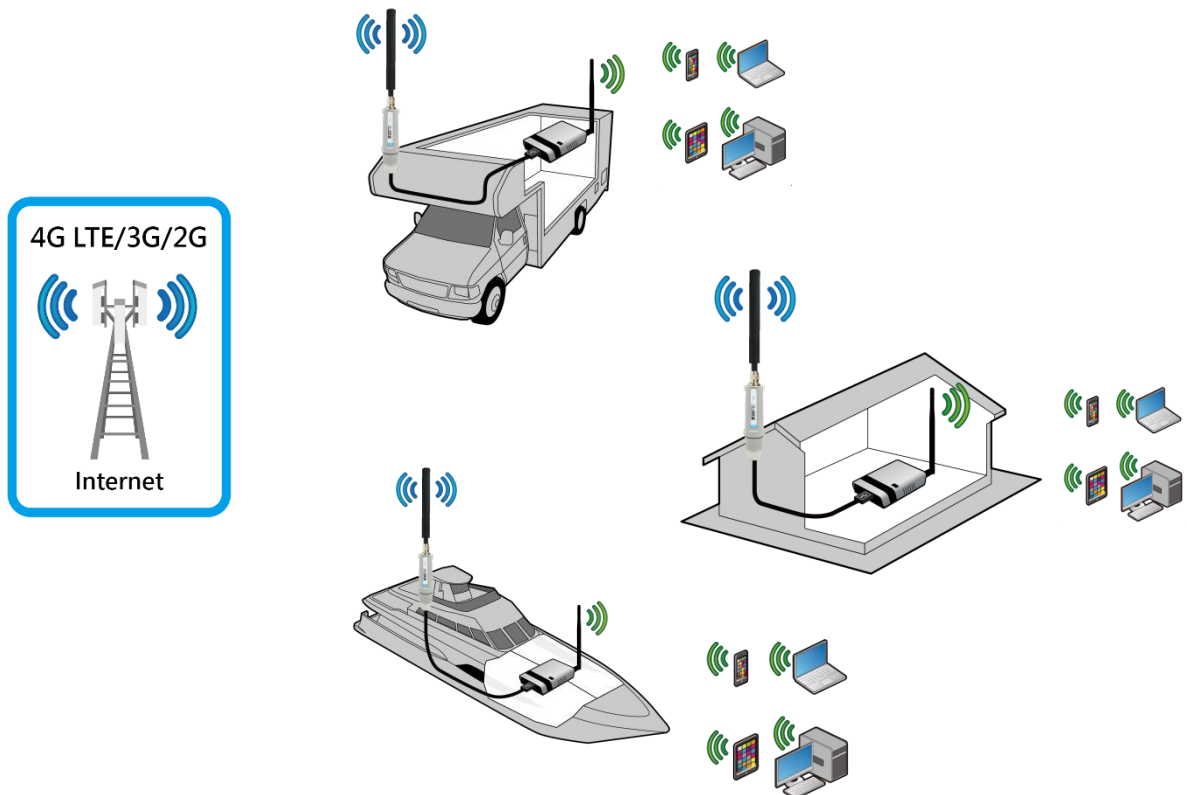

### Package Contents

- Tube-U4G v2 • 4G Antenna • 5M High-quality USB cable
- QIG • ALFA sticker • Pole Mount Strap • Driver CD

### Application Scenario

- Plug in Laptop/ Computer USB port and connect to 4G/LTE tower

- 4G Mobile Internet Sharing via R36A  
(Ideal solution for home, RV and boat for multiple-user Internet access)