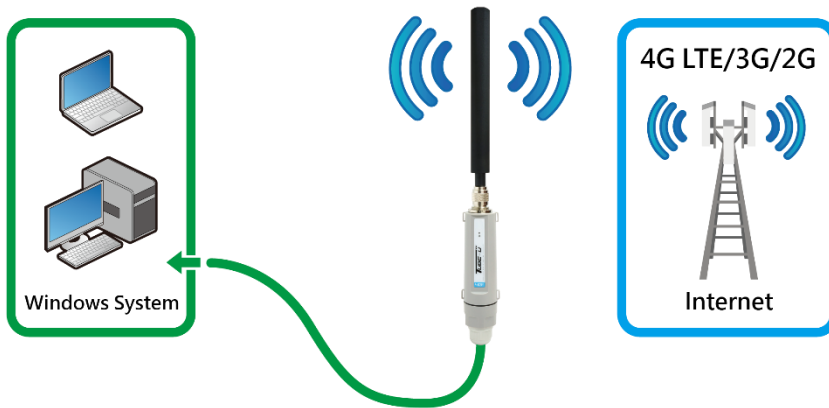

### External Antenna Connector

Standard N female antenna connector allow users  
to use desired 4G antenna

### Waterproof Design

Outdoor IP66 design to protect from dust, oil and water

**Note:** Actual mobile data performance may vary due to signal strength, coverage, operation frequencies, base station status, network congestion and the network management services over 4G LTE network.

### Application Scenario

- Plug in Laptop/ Computer USB port and connect to 4G/LTE tower

- 4G Mobile Internet Sharing via R36A  
(Ideal solution for home, RV and boat for multiple-user Internet access)