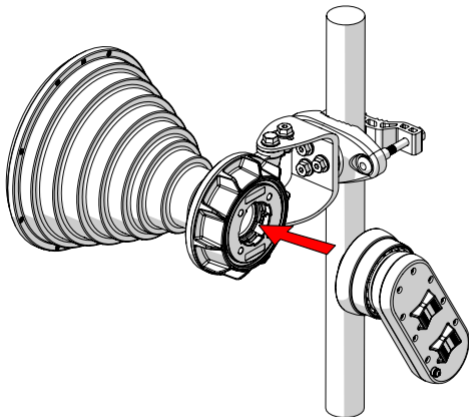

TwistPort™ Adaptor

ADAPTOR FOR MIMOSA C5x

TwistPort™ Adaptor

2

Package Contents

Number	Description	Quantity
1	Cover	1x
2	Waveguide	1x
3	Thread	1x
4	Flange	1x
5	Screw M3x10	1x

TwistPort™ Adaptor

Installation Guide

TwistPort™ Adaptor

Installation Guide

TwistPort™ Adaptor

Installation Guide

TwistPort™ Adaptor

Installation Guide

Installation Guide

TwistPort™ Adaptor

Installation Guide

TwistPort™ Adaptor

Installation Guide

Compatible Antennas:
RF elements®
any TwistPort™ Antenna

Compatible Devices:
Mimosa®
Mimosa C5x

Mimosa® and C5x are trademarks
of Mimosa® Networks, Inc, Santa Clara, California.