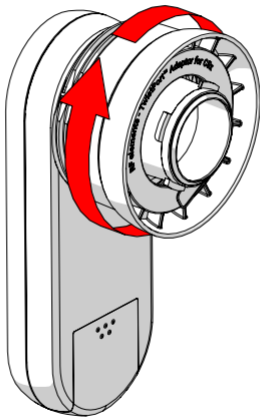

TwistPort™ Adaptor

ADAPTOR FOR MIMOSA C5x

TwistPort™ Adaptor

2

Package Contents

Number	Description	Quantity
1	Cover	1x
2	Waveguide	1x
3	Thread	1x
4	Flange	1x
5	Screw M3x10	1x

TwistPort™ Adaptor

Installation Guide

TwistPort™ Adaptor

Installation Guide

TwistPort™ Adaptor

Installation Guide

TwistPort™ Adaptor

Installation Guide

Installation Guide

TwistPort™ Adaptor

Installation Guide

TwistPort™ Adaptor

Installation Guide

Compatible Antennas:
RF elements®
any TwistPort™ Antenna

Compatible Devices:
Mimosa®
Mimosa C5x

Mimosa® and C5x are trademarks
of Mimosa® Networks, Inc, Santa Clara, California.