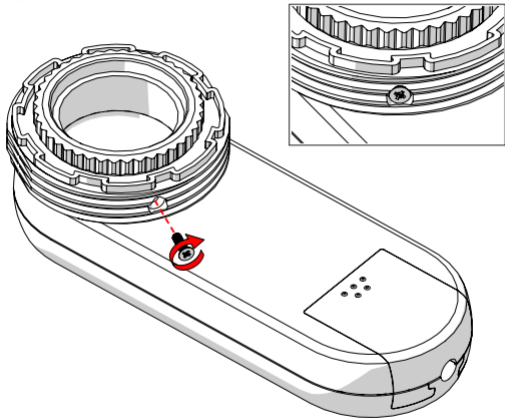

TwistPort™ Adaptor

Installation Guide