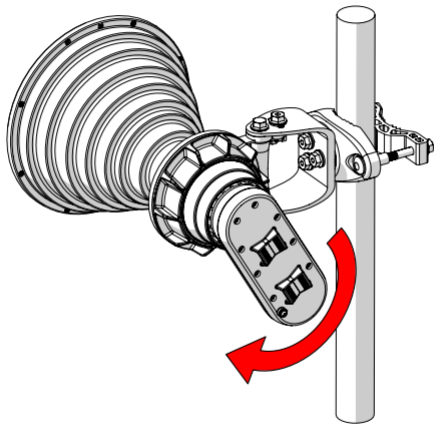

TwistPort™ Adaptor

ADAPTOR FOR MIMOSA C5x

TwistPort™ Adaptor

2

Package Contents

Number	Description	Quantity
1	Cover	1x
2	Waveguide	1x
3	Thread	1x
4	Flange	1x
5	Screw M3x10	1x

TwistPort™ Adaptor

Installation Guide

TwistPort™ Adaptor

Installation Guide

TwistPort™ Adaptor

Installation Guide

TwistPort™ Adaptor

Installation Guide

Installation Guide

TwistPort™ Adaptor

Installation Guide

TwistPort™ Adaptor

Installation Guide

Compatible Antennas:
RF elements®
any TwistPort™ Antenna

Compatible Devices:
Mimosa®
Mimosa C5x

Mimosa® and C5x are trademarks
of Mimosa® Networks, Inc, Santa Clara, California.