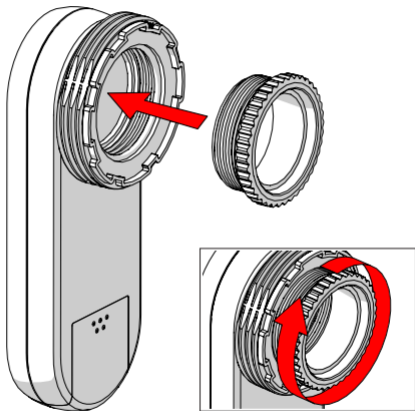

TwistPort™ Adaptor

Installation Guide