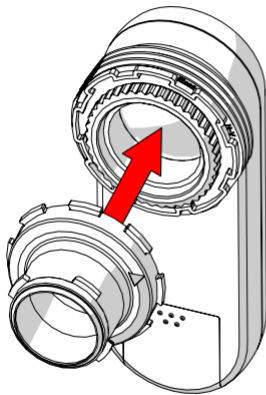

TwistPort™ Adaptor

ADAPTOR FOR MIMOSA C5x

TwistPort™ Adaptor

2

Package Contents

Number	Description	Quantity
1	Cover	1x
2	Waveguide	1x
3	Thread	1x
4	Flange	1x
5	Screw M3x10	1x

TwistPort™ Adaptor

Installation Guide

TwistPort™ Adaptor

Installation Guide

TwistPort™ Adaptor

Installation Guide

TwistPort™ Adaptor

Installation Guide

Installation Guide

TwistPort™ Adaptor