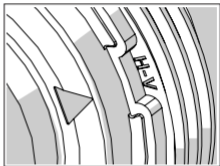

TwistPort™ Adaptor

ADAPTOR FOR MIMOSA C5x

TwistPort™ Adaptor

2

Package Contents

Number	Description	Quantity
1	Cover	1x
2	Waveguide	1x
3	Thread	1x
4	Flange	1x
5	Screw M3x10	1x

TwistPort™ Adaptor

Installation Guide

TwistPort™ Adaptor

Installation Guide

TwistPort™ Adaptor

Installation Guide

TwistPort™ Adaptor

Installation Guide

Installation Guide

TwistPort™ Adaptor