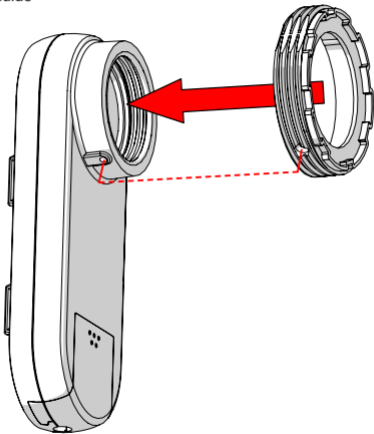

TwistPort™ Adaptor

ADAPTOR FOR MIMOSA C5x

TwistPort™ Adaptor

2

Package Contents

Number	Description	Quantity
1	Cover	1x
2	Waveguide	1x
3	Thread	1x
4	Flange	1x
5	Screw M3x10	1x

TwistPort™ Adaptor

Installation Guide

TwistPort™ Adaptor

Installation Guide

TwistPort™ Adaptor

Installation Guide

TwistPort™ Adaptor

Installation Guide

Installation Guide

TwistPort™ Adaptor