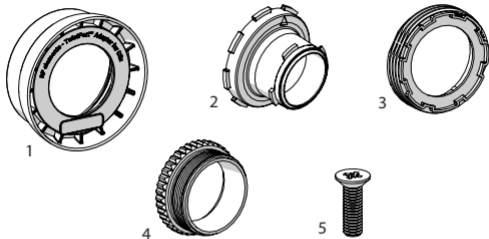

TwistPort™ Adaptor

ADAPTOR FOR MIMOSA C5x

TwistPort™ Adaptor

2

Package Contents

Number	Description	Quantity
1	Cover	1x
2	Waveguide	1x
3	Thread	1x
4	Flange	1x
5	Screw M3x10	1x

TwistPort™ Adaptor

Installation Guide

Installation Guide

TwistPort™ Adaptor

Installation Guide

Compatible Antennas:
RF elements®
any TwistPort™ Antenna

Compatible Devices:
Mimosa®
Mimosa C5x

Mimosa® and C5x are trademarks
of Mimosa® Networks, Inc, Santa Clara, California.